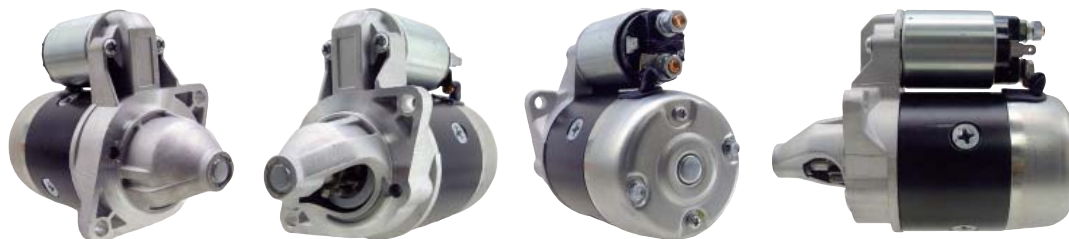

ALTERNATOR

12189N

Denso IR/IF, 12V, 40Amp, CW, Lester 12189

Denso: 021080-0760, 100211-1680, 101211-1310

Ishikawajima: 185046220

PIC: 290-439

Application: Rigmaster & Perkins Engine

12190N

ALTERNATOR

12651N

Denso IR/IF, 12V, 60Amp, CW, Lester 12651

Denso: 101211-8810

Ishikawajima: 18504-6470

PIC: 290-5278

Application: Rigmaster w/Perkin Engine

STARTER