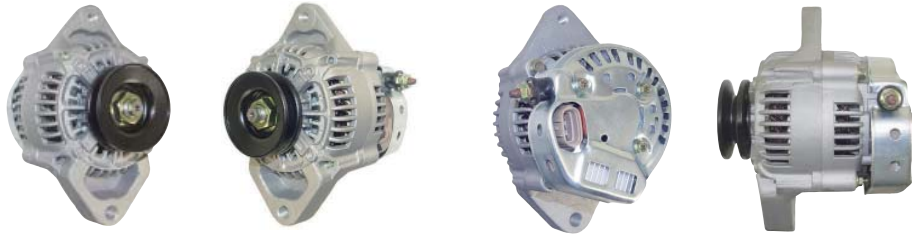

ALTERNATOR

12189N

Denso IR/IF, 12V, 40Amp, CW, Lester 12189

Denso: 021080-0760, 100211-1680, 101211-1310

Ishikawajima: 185046220

PIC: 290-439

Application: Rigmaster & Perkins Engine

12190N

Denso IR/IF, 12V, 40Amp, CW, Lester 12190

Carrier: 96-111-02K

Denso: 100211-4520, 100211-4740, 100211-4741

Kubota: 66436-64011, 66436-64012, 66436-64013

Thermo Knig P-96-111-02K

PIC: 290-199, 290-199B

Application: Kubota & Thermo King Carrier w/CT2-29TV, Kubota engine

12352N

Denso IR/IF, 12V, 60Amp, CW, Lester 12352

Carrier: 96-101-21K

Denso: 101211-2950, 101211-2951

Kubota: 19630-64012, 19630-64013, 19630-64014

Thermo Knig P-96-101-21K

PIC: 290-5161, 290-5161A

Application: Carrier & Kubota

ALTERNATOR

12651N

Denso IR/IF, 12V, 60Amp, CW, Lester 12651

Denso: 101211-8810

Ishikawajima: 18504-6470

PIC: 290-5278

Application: Rigmaster w/Perkin Engine

STARTER