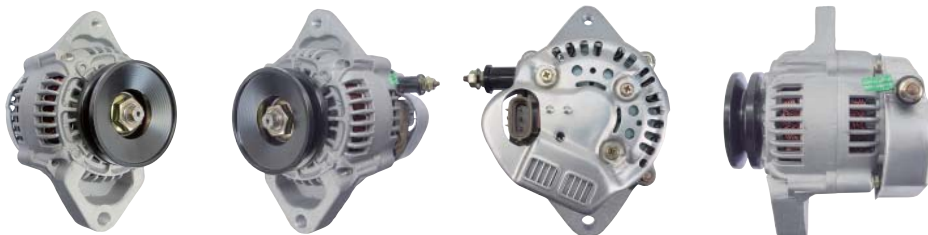

ALTERNATOR

12189N

Denso IR/IF, 12V, 40Amp, CW, Lester 12189

Denso: 021080-0760, 100211-1680, 101211-1310

Ishikawajima: 185046220

PIC: 290-439

Application: Rigmaster & Perkins Engine

12190N

Denso IR/IF, 12V, 40Amp, CW, Lester 12190

Carrier: 96-111-02K

Denso: 100211-4520, 100211-4740, 100211-4741

Kubota: 66436-64011, 66436-64012, 66436-64013

Thermo Knig P-96-111-02K

PIC: 290-199, 290-199B

Application: Kubota & Thermo King Carrier w/CT2-29TV, Kubota engine

12352N

Denso IR/IF, 12V, 60Amp, CW, Lester 12352

Carrier: 96-101-21K

Denso: 101211-2950, 101211-2951

Kubota: 19630-64012, 19630-64013, 19630-64014

Thermo Knig P-96-101-21K

PIC: 290-5161, 290-5161A

Application: Carrier & Kubota

ALTERNATOR

12651N

Denso IR/IF, 12V, 60Amp, CW, Lester 12651

Denso: 101211-8810

Ishikawajima: 18504-6470

PIC: 290-5278

Application: Rigmaster w/Perkin Engine

STARTER